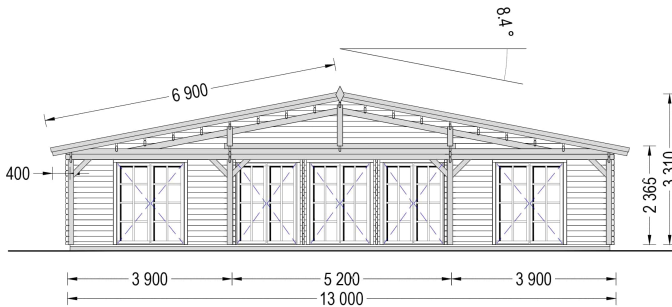

TECHNISCHE DATEN

Wandstärke	66 mm
Marke	Premium Gartenhaus
Dachform	Satteldach
Holzbehandlung	Unbehandelt
Grundfläche	100 m²
Verglasung	Doppelverglasung
Breite	1300 cm
Haus Typ	Klassisch
Terrasse	mit Terrasse