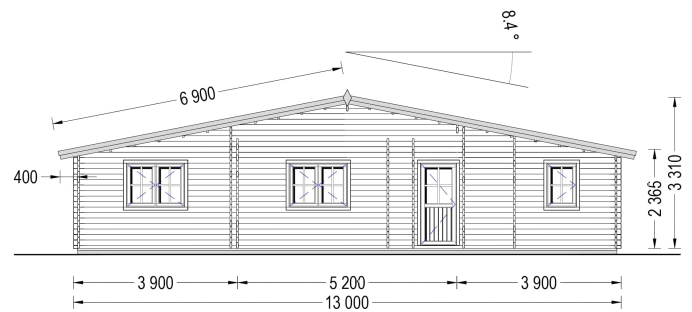

PREMIUM GARTENHAUS